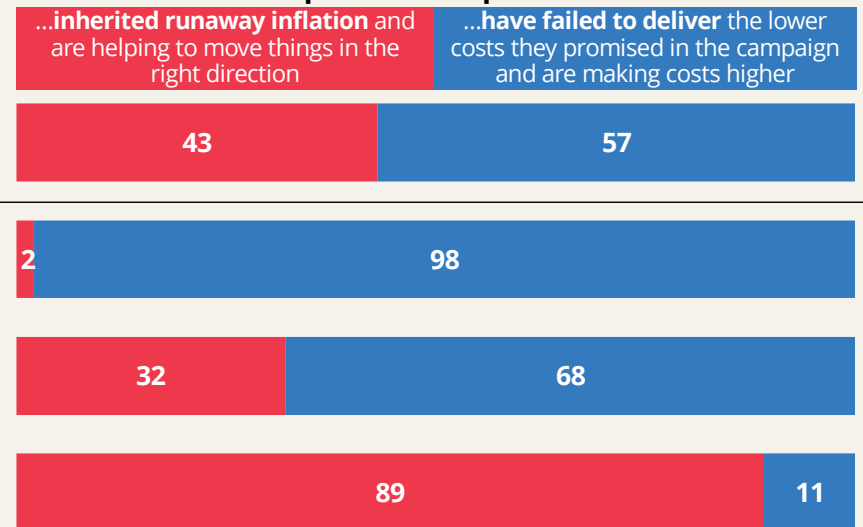

# Most believe Trump is to blame for costs; 68% of Inds believe he failed to deliver on cost-of-living promises

**Who do you blame most for the current high cost of living?**

**Which comes closer to your view: Donald Trump and the Republicans...**

QE4. Who do you blame most for the current high cost of living?  
 QE5. If you had to say, which of the following comes closest to your view?

[www.cookpolitical.com](http://www.cookpolitical.com)

THE COOK  
**POLITICAL  
 REPORT**  
 WITH AMY WALTER