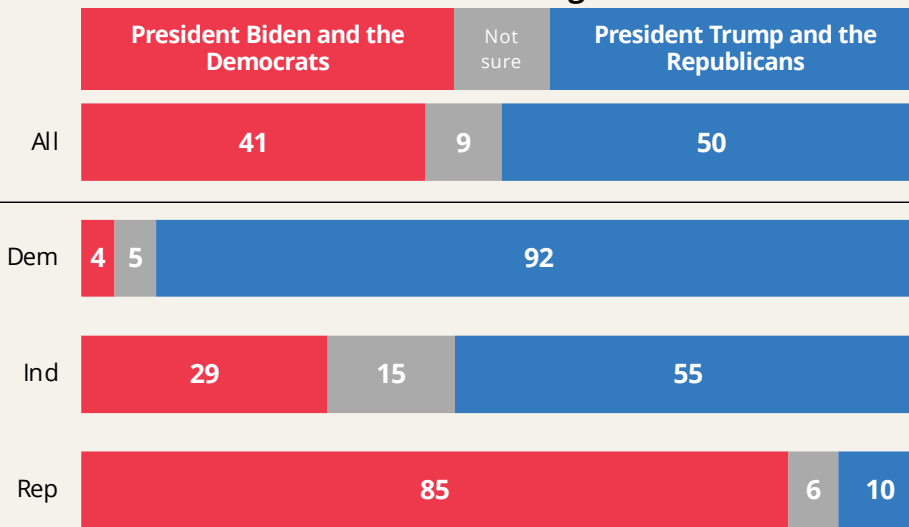

# Most believe Trump is to blame for costs; 68% of Inds believe he failed to deliver on cost-of-living promises

**Who do you blame most for the current high cost of living?**

**Which comes closer to your view: Donald Trump and the Republicans...**

QE4. Who do you blame most for the current high cost of living?  
 QE5. If you had to say, which of the following comes closest to your view?

[www.cookpolitical.com](http://www.cookpolitical.com)

THE COOK  
**POLITICAL  
 REPORT**  
 WITH AMY WALTER